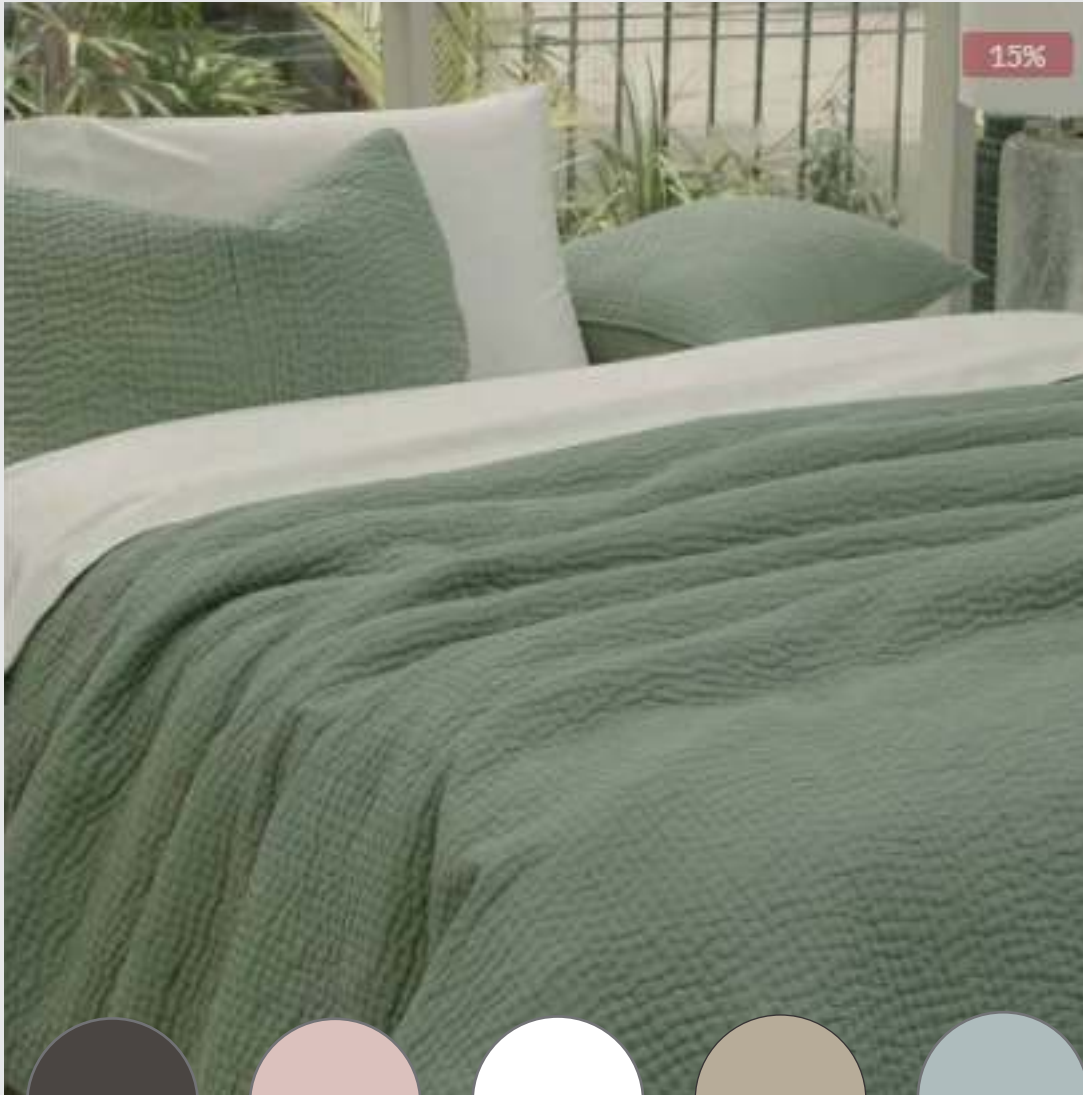

Lane Linen |

GAUZE

EVERYTHING YOU NEED TO KNOW ABOUT

THE LUXE HOME

Turn your home into
a dream destination

**PREMIUM DOUBLE DOHAR
4 LAYER FABRIC**

SUPER SOFT

XL SIZE
BED

4 LAYER
FABRIC

Colours Available:

Charcoal

S.Rose

White

Linen

Cool Blue