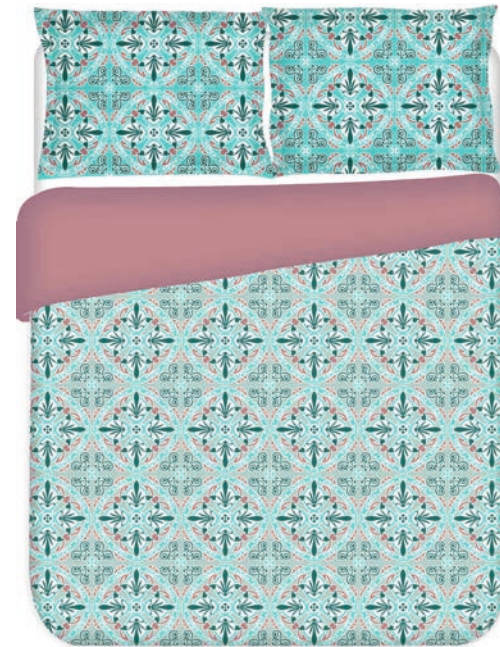

BF-02

BF-03

HARMONY

Design No : 010346

1 Bed Sheet : 224 x 245 cm

1 Pillow Covers : 46 x 69 cm

MRP : ₹1499/-

BF-01