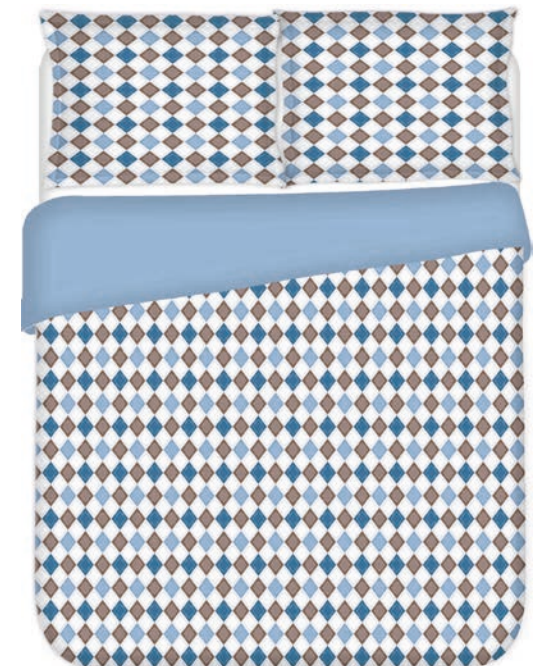

1 Pillow Covers : 46 x 69 cm

MRP : ₹1699/-

BF-01

BF-02

BF-03

ORBIT

Design No : 010230

1 Bed Sheet : 274 x 274 cm