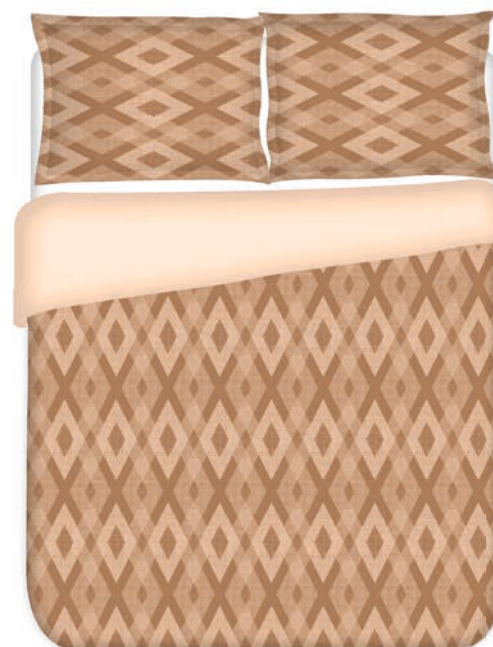

Design No : 010178

1 Bed Sheet : 152 x 224 cm

1 Pillow Covers : 46 x 69 cm

MRP : ₹789/-

Rhythm Galaxy

Raymond
Home

BF-01

BF-02