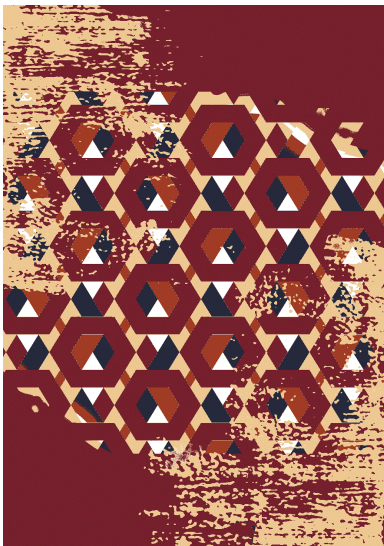

*The Luxur Collection*  
**SHINE**  
MACHINE WOVEN CARPET

Material No: 0009CP-0000 | Size - 90 x 150cm | MRP: ₹ 1049/-

*The Luxur Collection*  
**SHINE**  
MACHINE WOVEN CARPET

Material No: 0010CP-0000 | Size - 120 x 180 cm | MRP: ₹ 1599/-

*The Luxur Collection*  
**SHINE**  
MACHINE WOVEN CARPET

Material No: 0011CP-0000 | Size - 150 x 200 cm | MRP: ₹ 2199/-

*The Luxur Collection*  
**SHINE**  
MACHINE WOVEN CARPET

*The Luxur Collection*

**PRECIOUS**