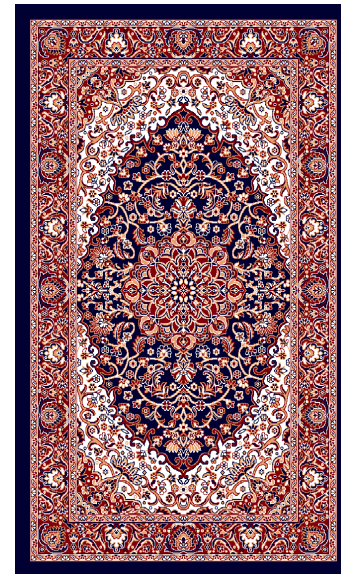

*The Luxur Collection*  
**SHINE**  
MACHINE WOVEN CARPET

Material No: 0004CP-0000 | Size - 212 x 274 cm | MRP: ₹ 4299/-

*The Luxur Collection*  
**SHINE**  
MACHINE WOVEN CARPET

Material No: 0008CP-0000 | Size - 60x120cm | MRP: ₹ 499/-

*The Luxur Collection*  
**SHINE**  
MACHINE WOVEN CARPET

Material No: 0009CP-0000 | Size - 90 x 150cm | MRP: ₹ 1049/-

*The Luxur Collection*  
**SHINE**  
MACHINE WOVEN CARPET

Material No: 0010CP-0000 | Size - 120 x 180 cm | MRP: ₹ 1599/-