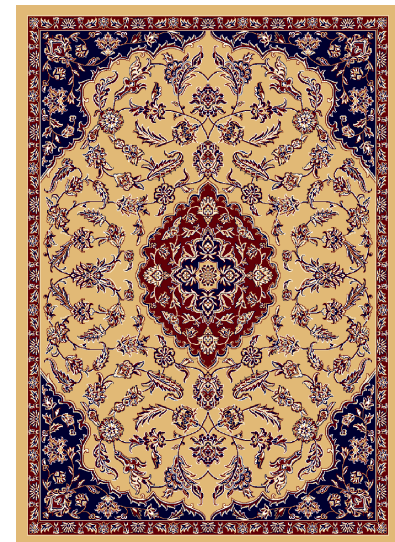

The Luxur Collection
SHINE
MACHINE WOVEN CARPET

Material No: 0011CP-0000 | Size - 150 x 200 cm | MRP: ₹ 2199/-